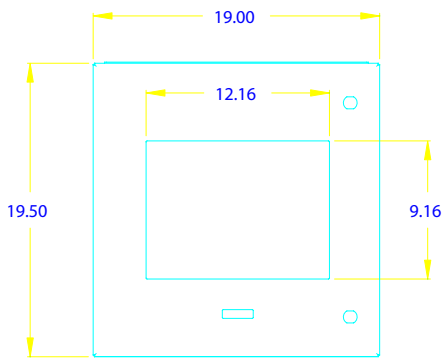

BLOCK-OFF PLATE  
WITH PILOT HOLES

15.1" FLAT  
PANEL DISPLAY

4-KEY OSD

NOTES:

1. PRELIMINARY ILLUSTRATION ONLY
2. DIMENSIONS ARE IN INCHES

DIMENSIONS ARE IN INCHES

THIS DOCUMENT IS PROPRIETARY TO DAISY DATA, INC.  
THE USE OF OR REPRODUCTION OF THIS DOCUMENT  
IS PROHIBITED EXCEPT AS AUTHORIZED BY  
DAISY DATA IN WRITING. SPECIFICATIONS ARE  
SUBJECT TO CHANGE WITHOUT NOTICE.

**Daisy Data, Inc.**

2850 Lewisberry Road, York Haven, PA 17370

PRELIMINARY DRAWING

NON-INT, 15.1" FLAT PANEL  
SERIES ENCL, NO PURGE

DRAWING NUMBER  
**7405-1X**

REV.  
-

CUSTOMER AUTHORIZED SIGNATURE  
X